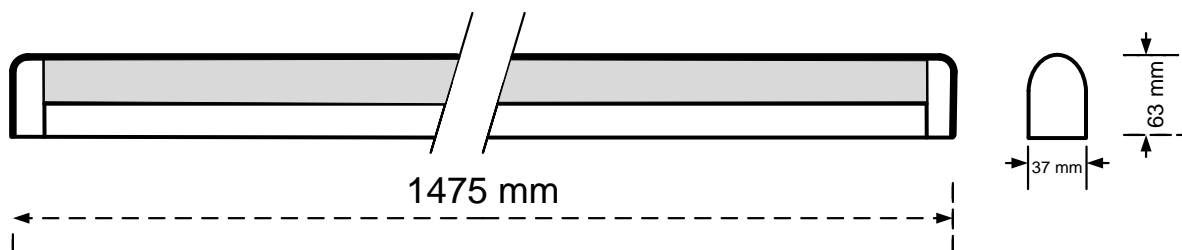

CYFELCO MIRROR LIGHT 1X80W

PRODUCT DATA

804-074

General Information

Order Code	804-074
Product Description	CYFELCO MIRRORL 1X80W
Application	Store shelves, kitchens, bathrooms, restaurants, vessel cabins, hotel rooms, waiting rooms.
Installation	Ceiling, Wall Surface Mounted Luminaire
Luminaire type	Mirror Light for T5 Lamps
Light Source	T5 Fluorescent Tube
Number of light sources	1 pc (not included)
Gear	Vossloh-Schwabe Electronic Ballast (HF)
Dimming	Not Dimmable
Standards	2014/30/EU Electromagnetic Compatibility Directive 2014/35/EU Low Voltage Directive
CE mark	Yes
Warranty	X years

Electrical Data

Lamp Power	80 W
Input voltage	220-240 V
Input Frequency	50-60 Hz
Protection class	Class I

Mechanical Characteristics

Housing Material	Sheet steel 0,5mm
Surface Finish	White powder coating (RAL 9003)
Optical Cover	Matt PMMA
Ingress protection code	IP 40
Mechanical impact protection code	IK03
Dimensions LxWxH	1475x37x63 mm

Logistics

Packing	1 pc per resistant carton
Net weight	xx kg
Gross weight	xx kg
Volume	Xx m ³

Dimensional Drawing

ELMASCO INDUSTRIES S.A.

Head Office : 44 K. Palama, 14343 N. Chalkidona, Athens, Greece
Production Plant : Ag. Adrianos, 21100 Nafplio, Greece
Email: elmasco@elmasco.eu